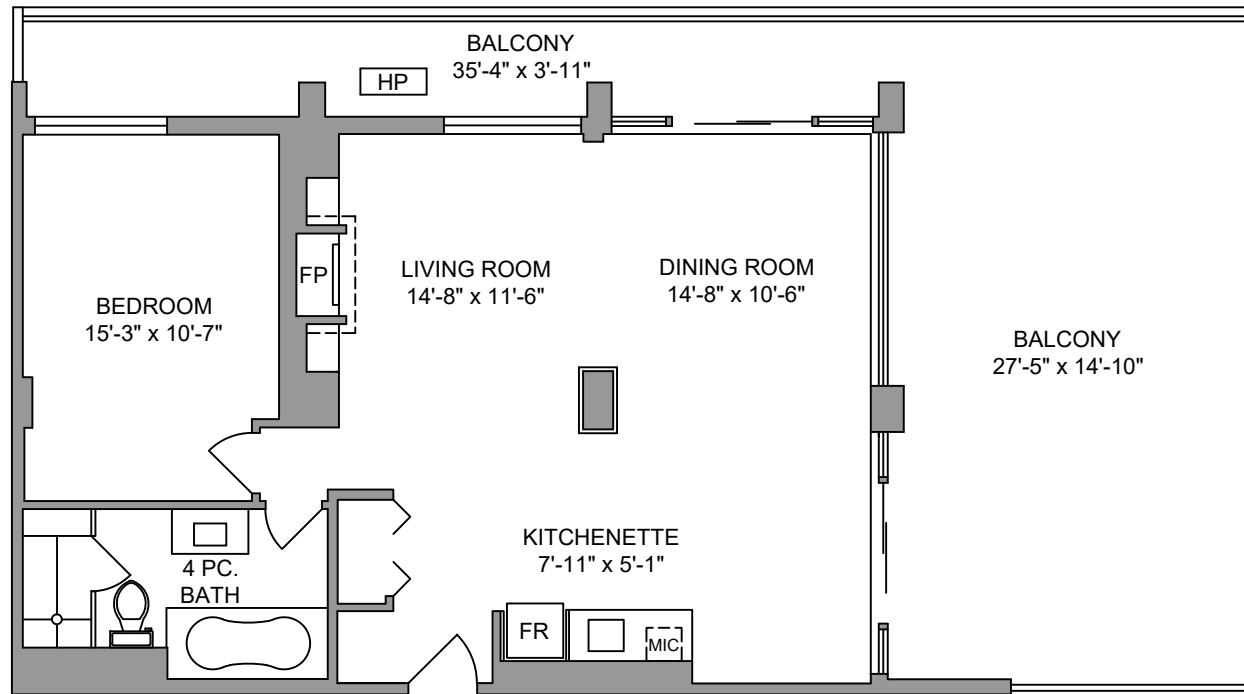

ONE BEDROOM SUITE  
SUITE - 834 SQ. FT. ● BALCONY - 540 SQ. FT.

**Chateau Victoria**  
HOTEL & SUITES